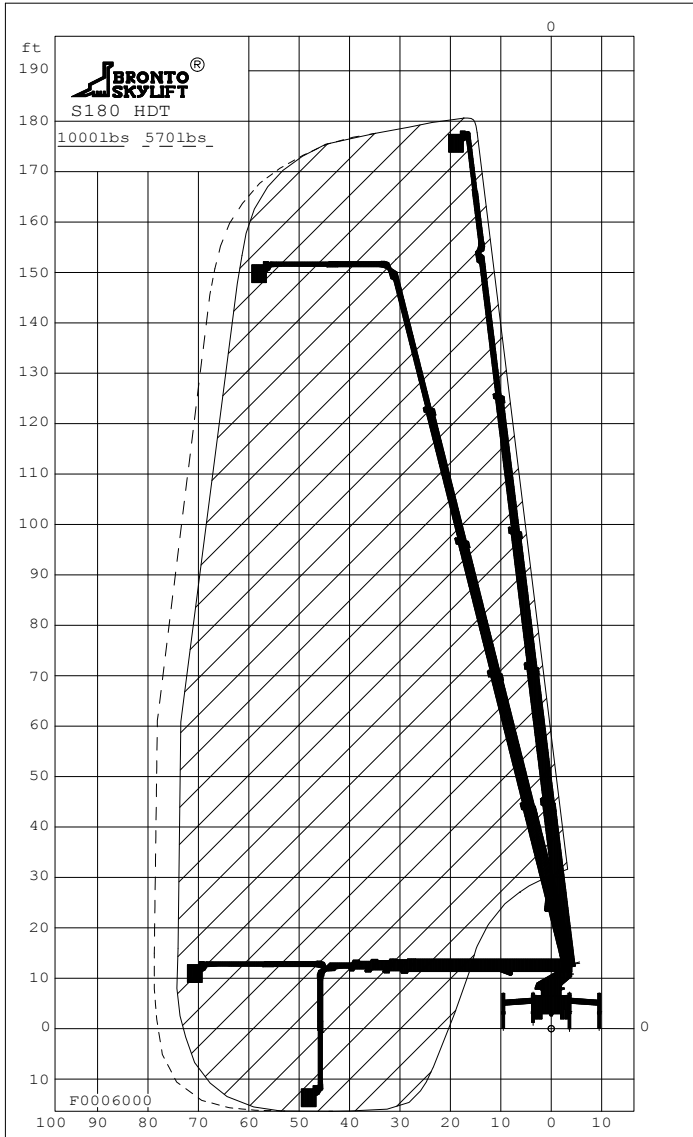

BRONTO S180 SKYLIFT

180 ft ↑
76 ft →
570 - 1000 lb

TECHNICAL DATA

Description	Value
Max Working Height	180 ft
Max Outreach	76 ft
Wind Rating	31 Miles Per Hour
Sections	6
Outriggers	4 Hydraulic Outriggers