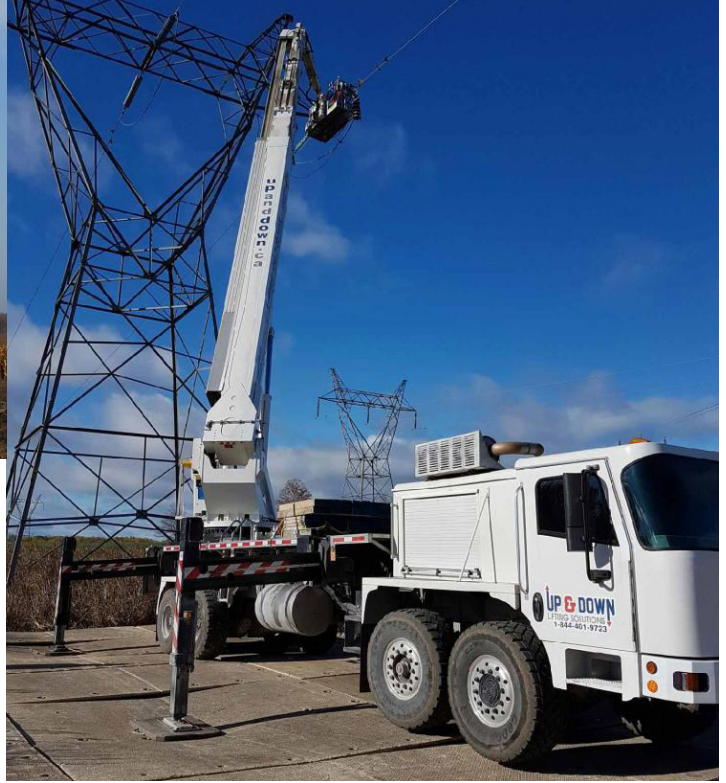

BRONTO S180 SKYLIFT WORKING ENVELOPE

BRONTO S180 SKYLIFT

180 ft ↑
76 ft →
570 - 1000 lb

TECHNICAL DATA

Description	Value
Max Working Height	180 ft
Max Outreach	76 ft
Wind Rating	31 Miles Per Hour
Sections	6
Outriggers	4 Hydraulic Outriggers

INTEGRATED FEATURES:

- Set up to full working height in less than 10 minutes.
- Quickly and easily set up on uneven ground.
- Available for bare rental and with an operator.
- Automatic transmission.
- 1000 LB basket capacity.