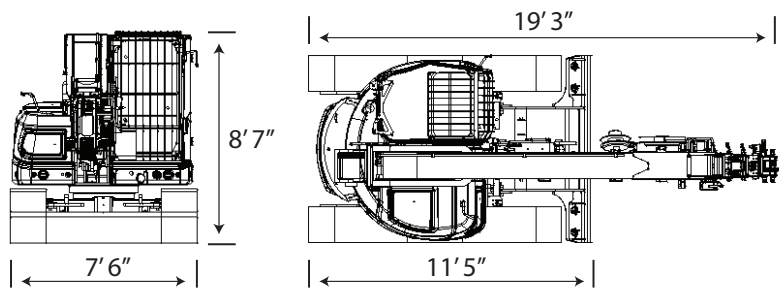

TRACK CLOSED

TECHNICAL DATA

Description	Value
Machine Weight	30,272 lbs
Capacity	13,200 lbs
Pick and Carry Capacity	6600 lbs
Main Boom	16' - 58'
Tip Height with Jib	90'
Manual and Hydraulic Jib available	