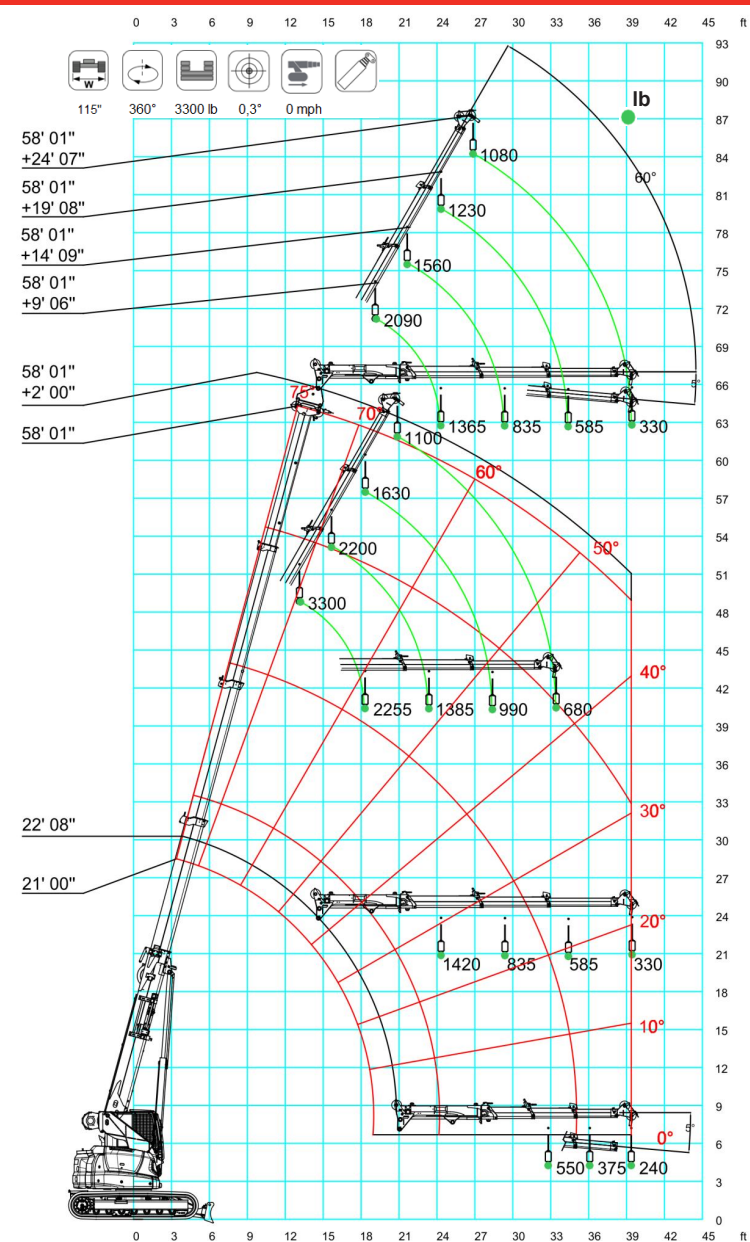

TRACK CLOSED

TECHNICAL DATA

Description	Value
Machine Weight	30,272 lbs
Capacity	13,200 lbs
Pick and Carry Capacity	6600 lbs
Main Boom	16' - 58'
Tip Height with Jib	90'
Manual and Hydraulic Jib available	

HANDLER LOAD CHART

SPK60 + JIB1501.3HL

HANDLER LOAD CHART

SPK60 + MAIN BOOM

Main boom limit if number of falls greater than one.