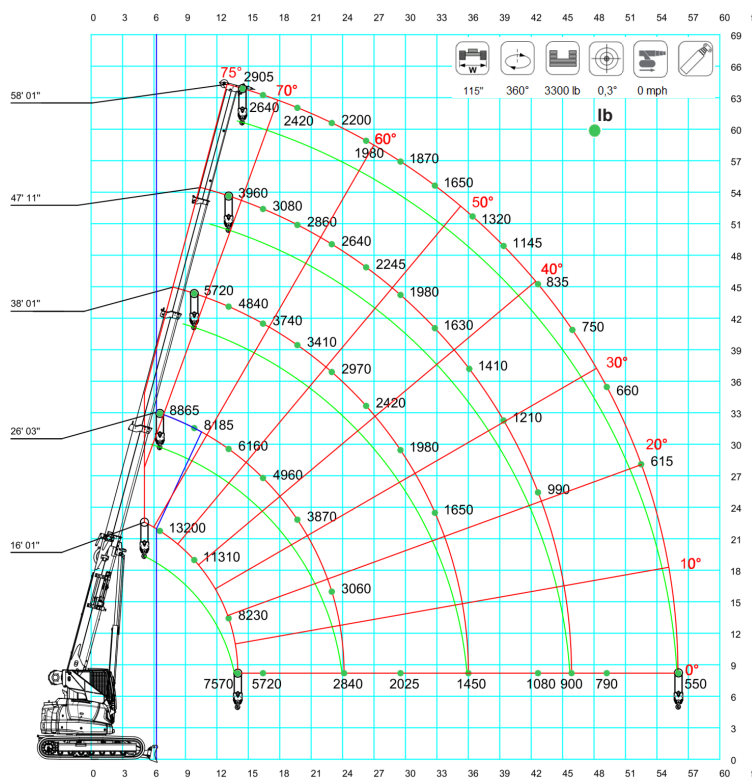

TRACK CLOSED

TECHNICAL DATA

Description	Value
Machine Weight	30,272 lbs
Capacity	13,200 lbs
Pick and Carry Capacity	6600 lbs
Main Boom	16' - 58'
Tip Height with Jib	90'
Manual and Hydraulic Jib available	

HANDLER LOAD CHART

SPK60 + JIB1501.3HL

HANDLER LOAD CHART

SPK60 + MAIN BOOM

Main boom limit if number of falls greater than one.