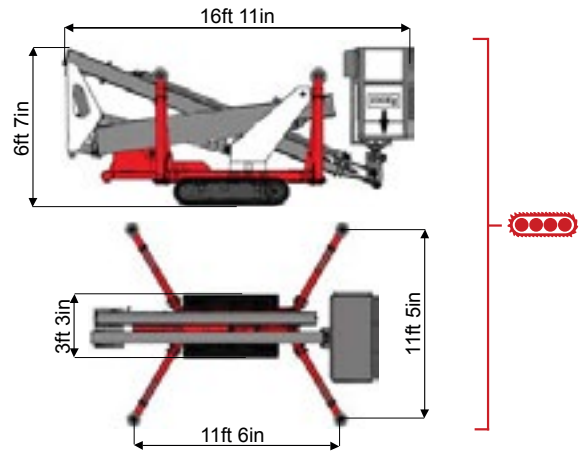

62 ft 4 in ↑
27 ft 11 in →
440 lb

TZX 620 BI-ENERGY BATTERY

- 
62ft 4in
- 
27ft 11in
- 
440 lb
- 
360°
- 
4ft 7in
2ft 4in
- 
65°+65°
- 
11ft 5in
- 
15%
- 
20%
- 
1,24mph
- 
5070lb
- 
3528lb
- 
74.7psf
- 
71.1psf
- 
3ft 3in
- 
16ft
- 
6ft 7in