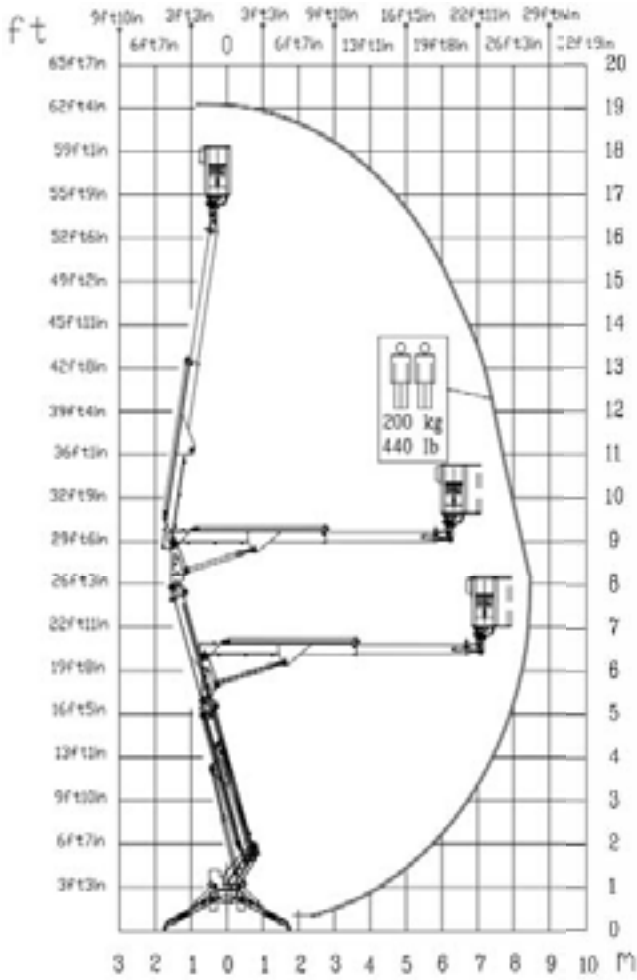

62 ft 4 in ↑
27 ft 11 in →
440 lb

TZX 620 BI-ENERGY BATTERY

- 
62ft 4in
- 
27ft 11in
- 
440 lb
- 
360°
- 
4ft 7in
2ft 4in
- 
65°+65°
- 
11ft 5in
- 
15%
- 
20%
- 
1,24mph
- 
5070lb
- 
3528lb
- 
74.7psf
- 
71.1psf
- 
3ft 3in
- 
16ft
- 
6ft 7in